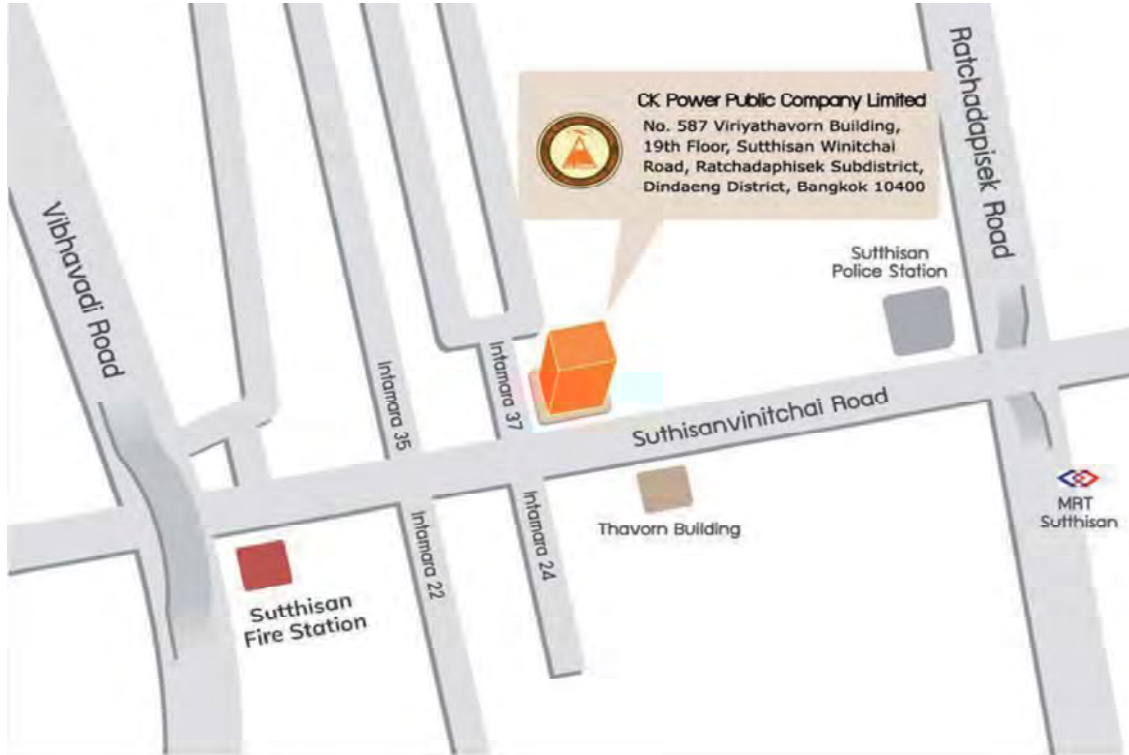

Map of the Meeting Place
Supannika Room on the 4th Floor, No. 587 Viriyathavorn Building,
Sutthisan Winitchai Road, Ratchadaphisek Subdistrict, Dindaeng District, Bangkok

Travel Instructions:

- MRT: Sutthisan Station (Exit No. 1 at Sutthisan Police Station)
- Bus:
 - Ratchadaphisek Road: Bus Nos. 514, 517, 206, 185
 - Vibhavadi Rangsit Road: Bus Nos. 138, 129, 107, 24
- Car:
 - Vibhavadi Rangsit Road:
 - From Dindaeng Expressway off-ramp, turn right at Sutthisan Winitchai Intersection to enter Sutthisan Winitchai Road for around 500 meters from Sutthisan Intersection, Viriyathavorn Building is on the left hand side.
 - From Lat Phrao Intersection, turn left at Sutthisan Winitchai Intersection to enter Sutthisan Winitchai Road for around 500 meters from Sutthisan Winitchai Intersection, Viriyathavorn Building is on the left hand side.
 - Ratchadaphisek Road:
 - From Ratchada - Rama IX Intersection, turn left to enter Sutthisan Winitchai Road, go straight around 800 meters, Viriyathavorn Building is on the right hand side.
 - From Ratchada - Lat Phrao Intersection, take a U-turn at Huay Kwang Intersection and turn left to enter Sutthisan Winitchai Road, go straight around 800 meters, Viriyathavorn Building is on the right hand side.